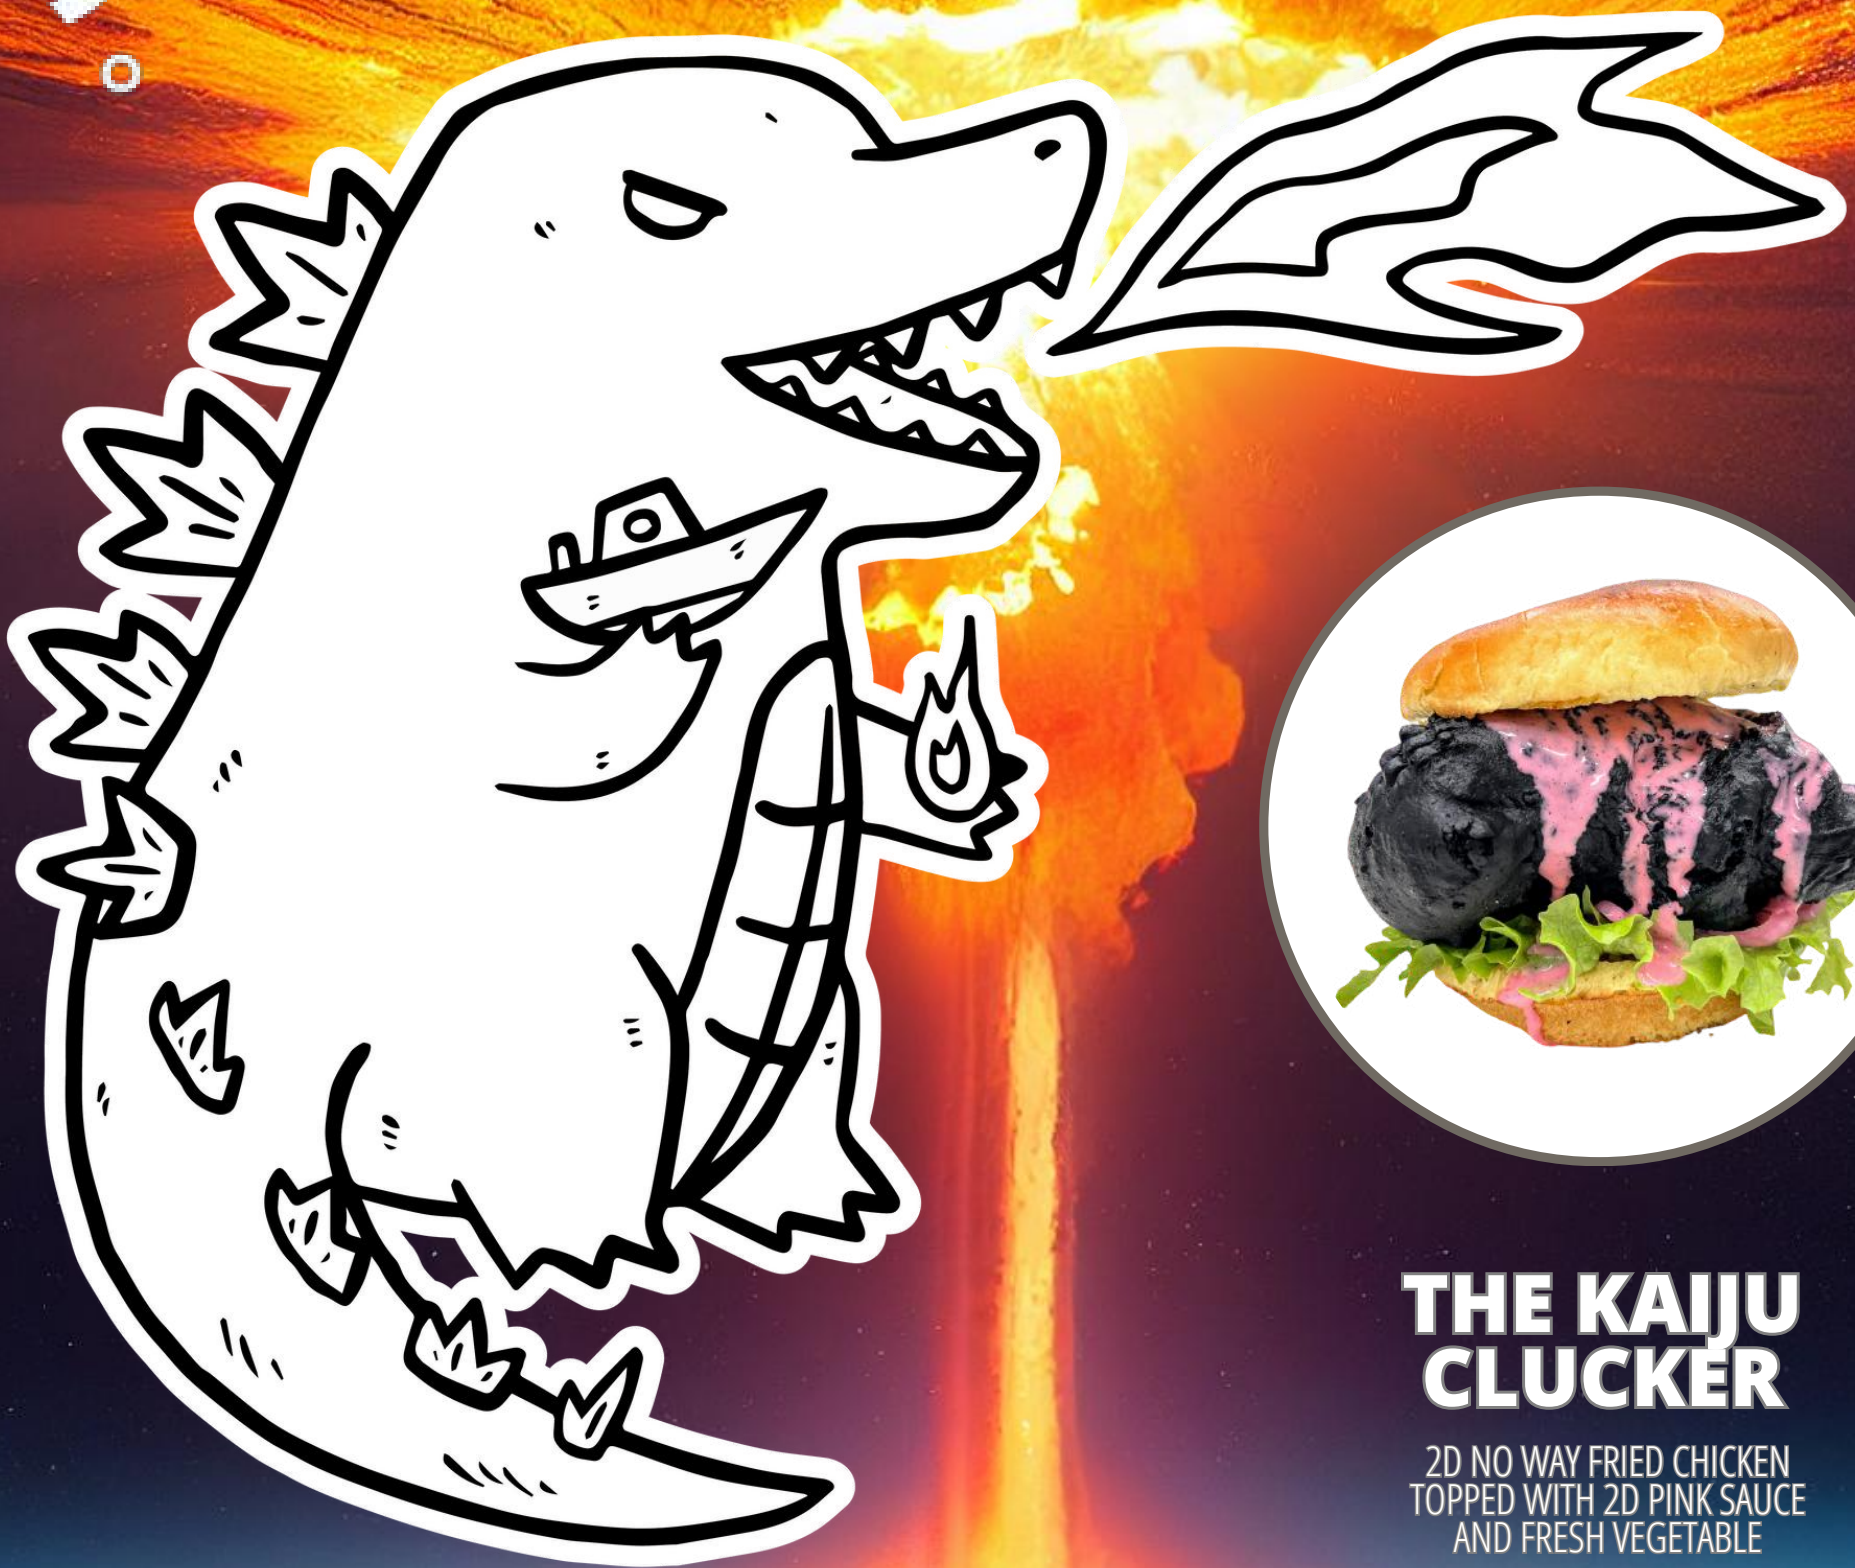

14.99

THE KAIJU CLUCKER

2D NO WAY FRIED CHICKEN
TOPPED WITH 2D PINK SAUCE
AND FRESH VEGETABLE

GODZILLA

KING OF THE MONSTER