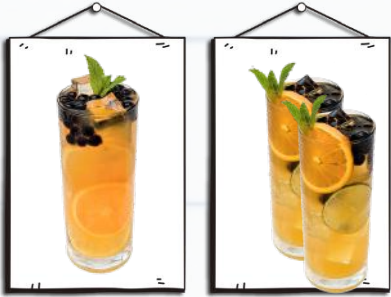

2d[®]
RESTAURANT

MONTHLY SPECIAL

GET A ROOSTER SANDWICH OR TENDER
& GET A 2D PHOTO TOUR FOR ~~\$13~~ \$4

2D TEA WORLD

PEACH JASMINE GREEN TEA

6.50

Jasmine Green Tea | Lemon | Orange | Brown Sugar Boba

MANGO JASMINE GREEN TEA