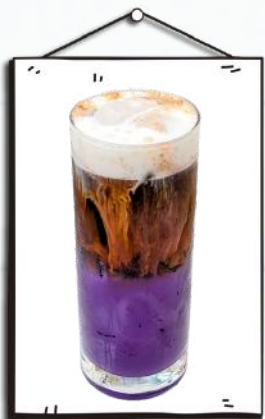

VIETNAMESE COFFEE IN 2D RESTAURANT

Step 1: Do you want your drink caffeinated?

CÀPHÊ
= Add Vietnamese Coffee
(Super Strong Coffee)

MILK LATTE
= Flavored milk
(Soy / Oat Milk Available)

Step 2: Choose Your Flavor and Temperature

FILIPINO UBE

2d House made Ube sauce finish with milk foam and condense milk

MILK LATTE 5.95
CÀPHÊ 6.50 | 6.99

ICED HOT

VIETNAMESE CÀPHÊ

6.00 | 6.50

Vietnamese brew mixed with sweet condensed milk

THE MOST ICONIC COFFEE BEVERAGE FROM
VIETNAM

ICED HOT

BANGKOK THAI TEA

Black tea brewed with spiced from star anise, tamarind to cardamom mixed with Asian style condensed milk

MILK LATTE 6.25
CÀPHÊ 6.75 | 6.75

ICED HOT

CRÈME BRULÉ PUDDING

Salted caramel milk with pudding topped with torched caramelized sugar