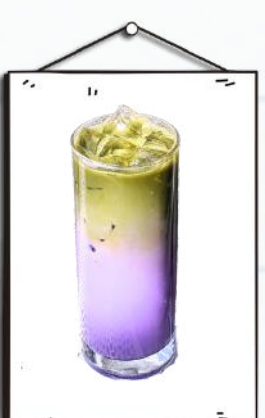

ICED HOT

BANGKOK THAI TEA

Black tea brewed with spiced from star anise, tamarind to cardamom mixed with Asian style condensed milk

MILK LATTE 6.25
CÀPHÊ 6.75 | 6.75

ICED HOT

CRÈME BRULÉ PUDDING

Salted caramel milk with pudding topped with torched caramelized sugar

MILK LATTE 6.25
CÀPHÊ 7.00 | 7.50

ICED HOT

STRAWBERRY MILK

2d made fresh strawberry mix with milk and sweet condensed milk

MILK LATTE 5.95
CÀPHÊ 6.45 | 6.95

ICED HOT

ICED

UBE MATCHA

2d made fresh ube milk topped with hand mixed matcha latte

MILK LATTE 6.50
CÀPHÊ 6.99 | 7.49

ICED

STRAWBERRY MATCHA

2d made fresh strawberry milk topped with hand mixed matcha latte

MILK LATTE 6.50
CÀPHÊ 6.99 | 7.49