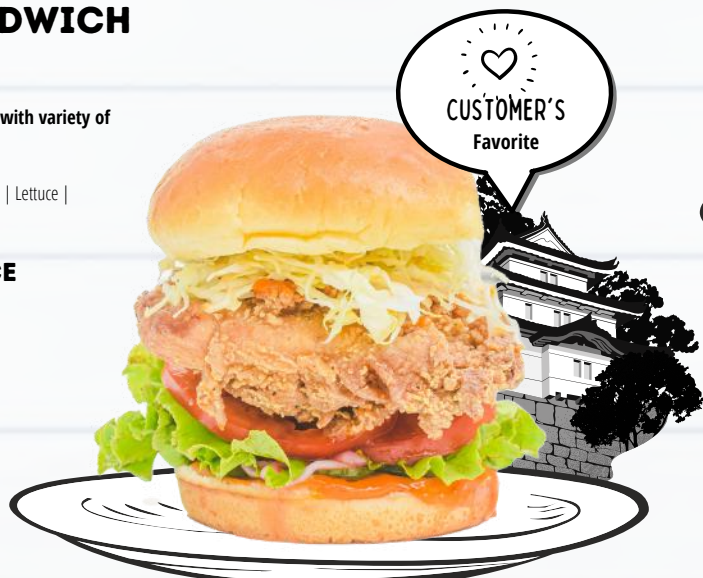

ADD ADDITIONAL SAUCE

- Japanese BBQ
- Wasabi Aioli
- Ranch
- As-Is