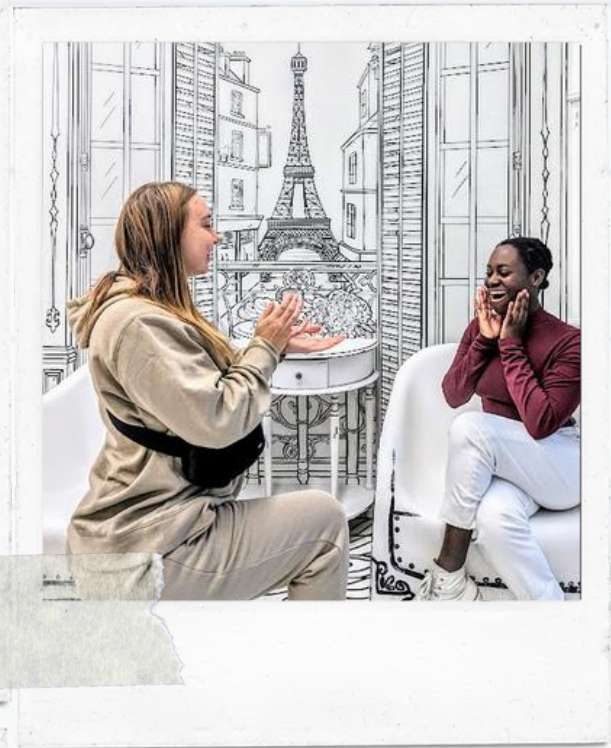

2d[®]
RESTAURANT

MONTHLY SPECIAL

GET A ROOSTER SANDWICH OR TENDER
& GET A 2D PHOTO TOUR FOR ~~\$13~~ \$4

2D TEA WORLD

PEACH JASMINE GREEN TEA

6.50

Jasmine Green Tea | Lemon | Orange | Brown Sugar Boba

MANGO JASMINE GREEN TEA