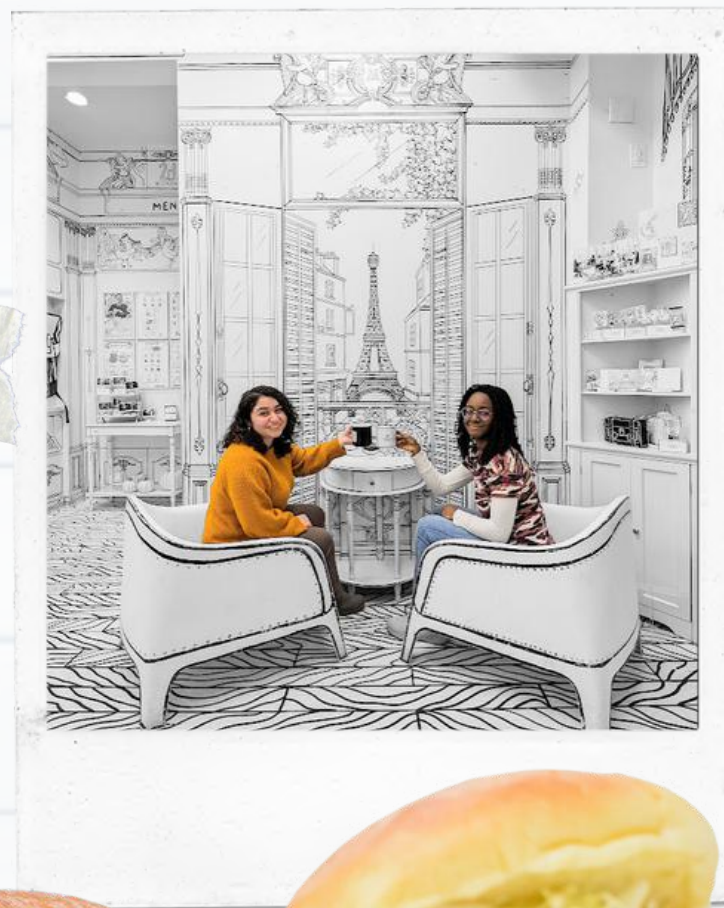

2d[®]
RESTAURANT

MONTHLY SPECIAL

GET A ROOSTER SANDWICH OR TENDER
& GET A 2D PHOTO TOUR FOR ~~\$13~~ \$4

2D TEA WORLD

PEACH JASMINE GREEN TEA

6.50

Jasmine Green Tea | Lemon | Orange | Brown Sugar Boba

MANGO JASMINE GREEN TEA